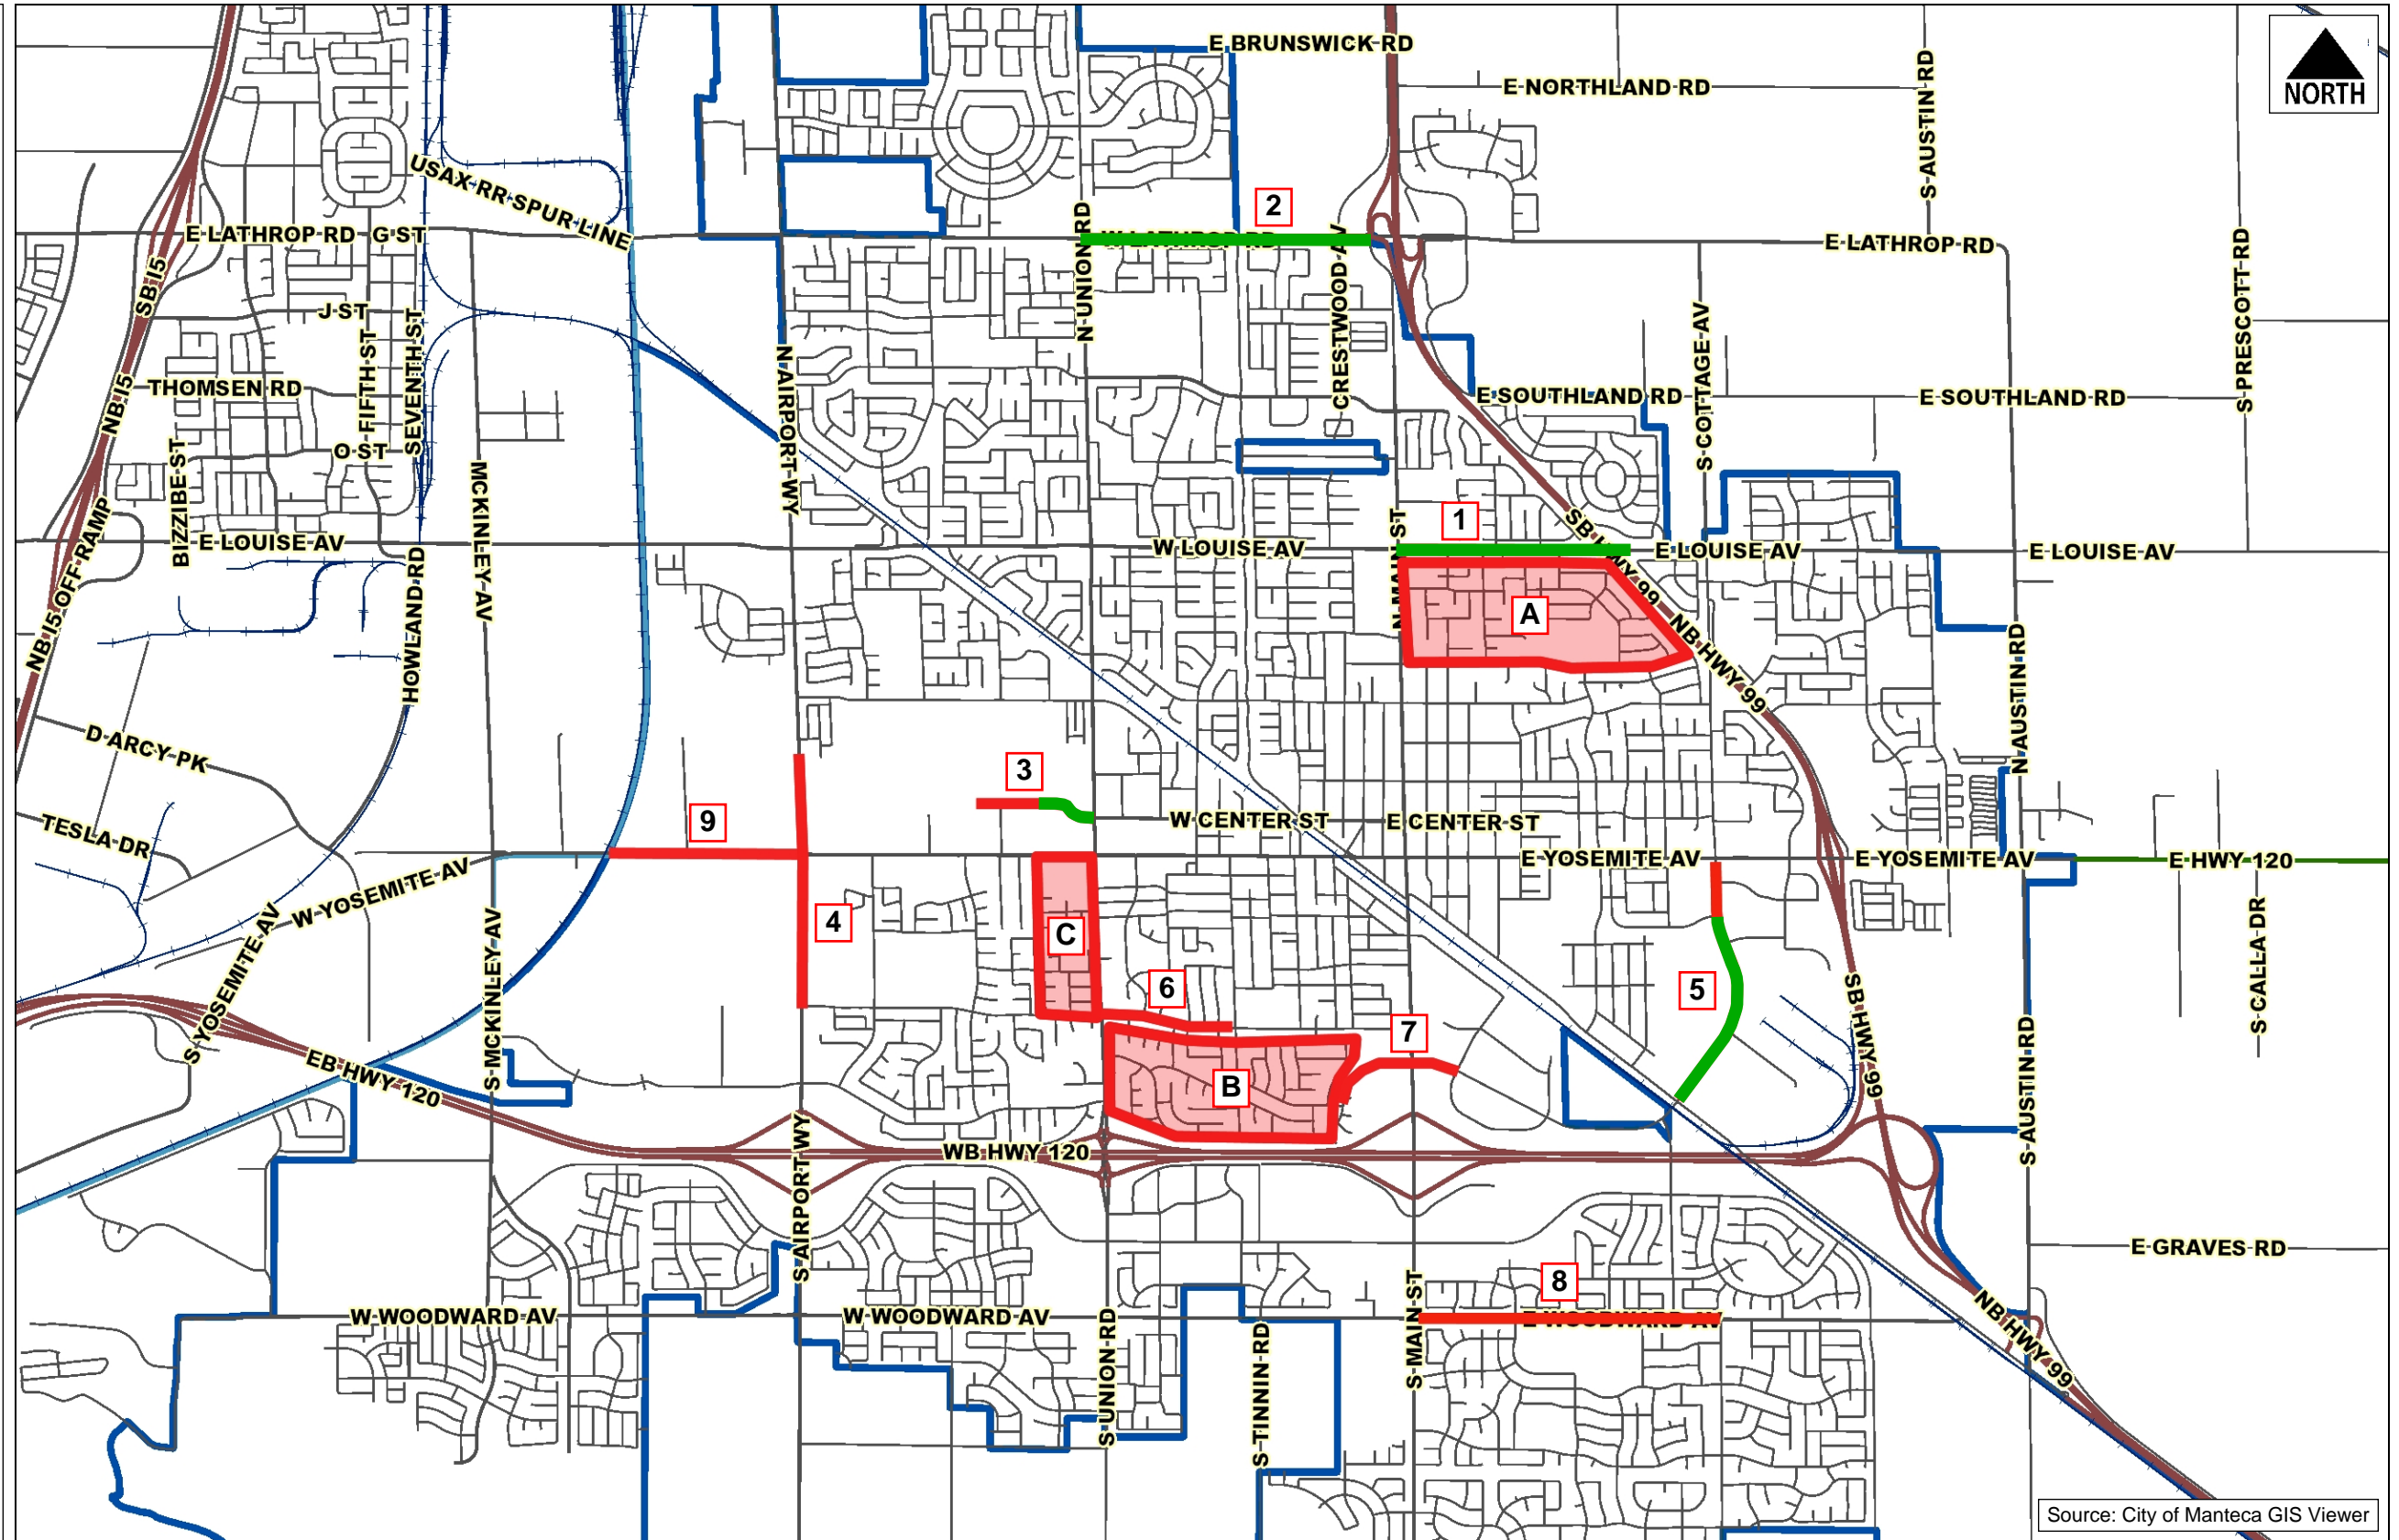

**LEGEND**

- CITY LIMITS
  - OTHER CITIES
  - MANTECA
- COMPLETE OR UNDER CONSTRUCTION
- POTENTIAL REHABILITATION OR RECONSTRUCTION

**City of Manteca**  
Potential Future Major Rehabilitation or Reconstruction

CITY OF MANTECA  
1001 W. CENTER ST  
MANTECA, CA 95337

Data on this map is intended for general use and informational purposes only. The City of Manteca does not warrant the accuracy, quality, or completeness of data or suitability for any particular purpose. Information on this map is not intended to replace engineering, survey, or other primary research methods.

9/24/2024