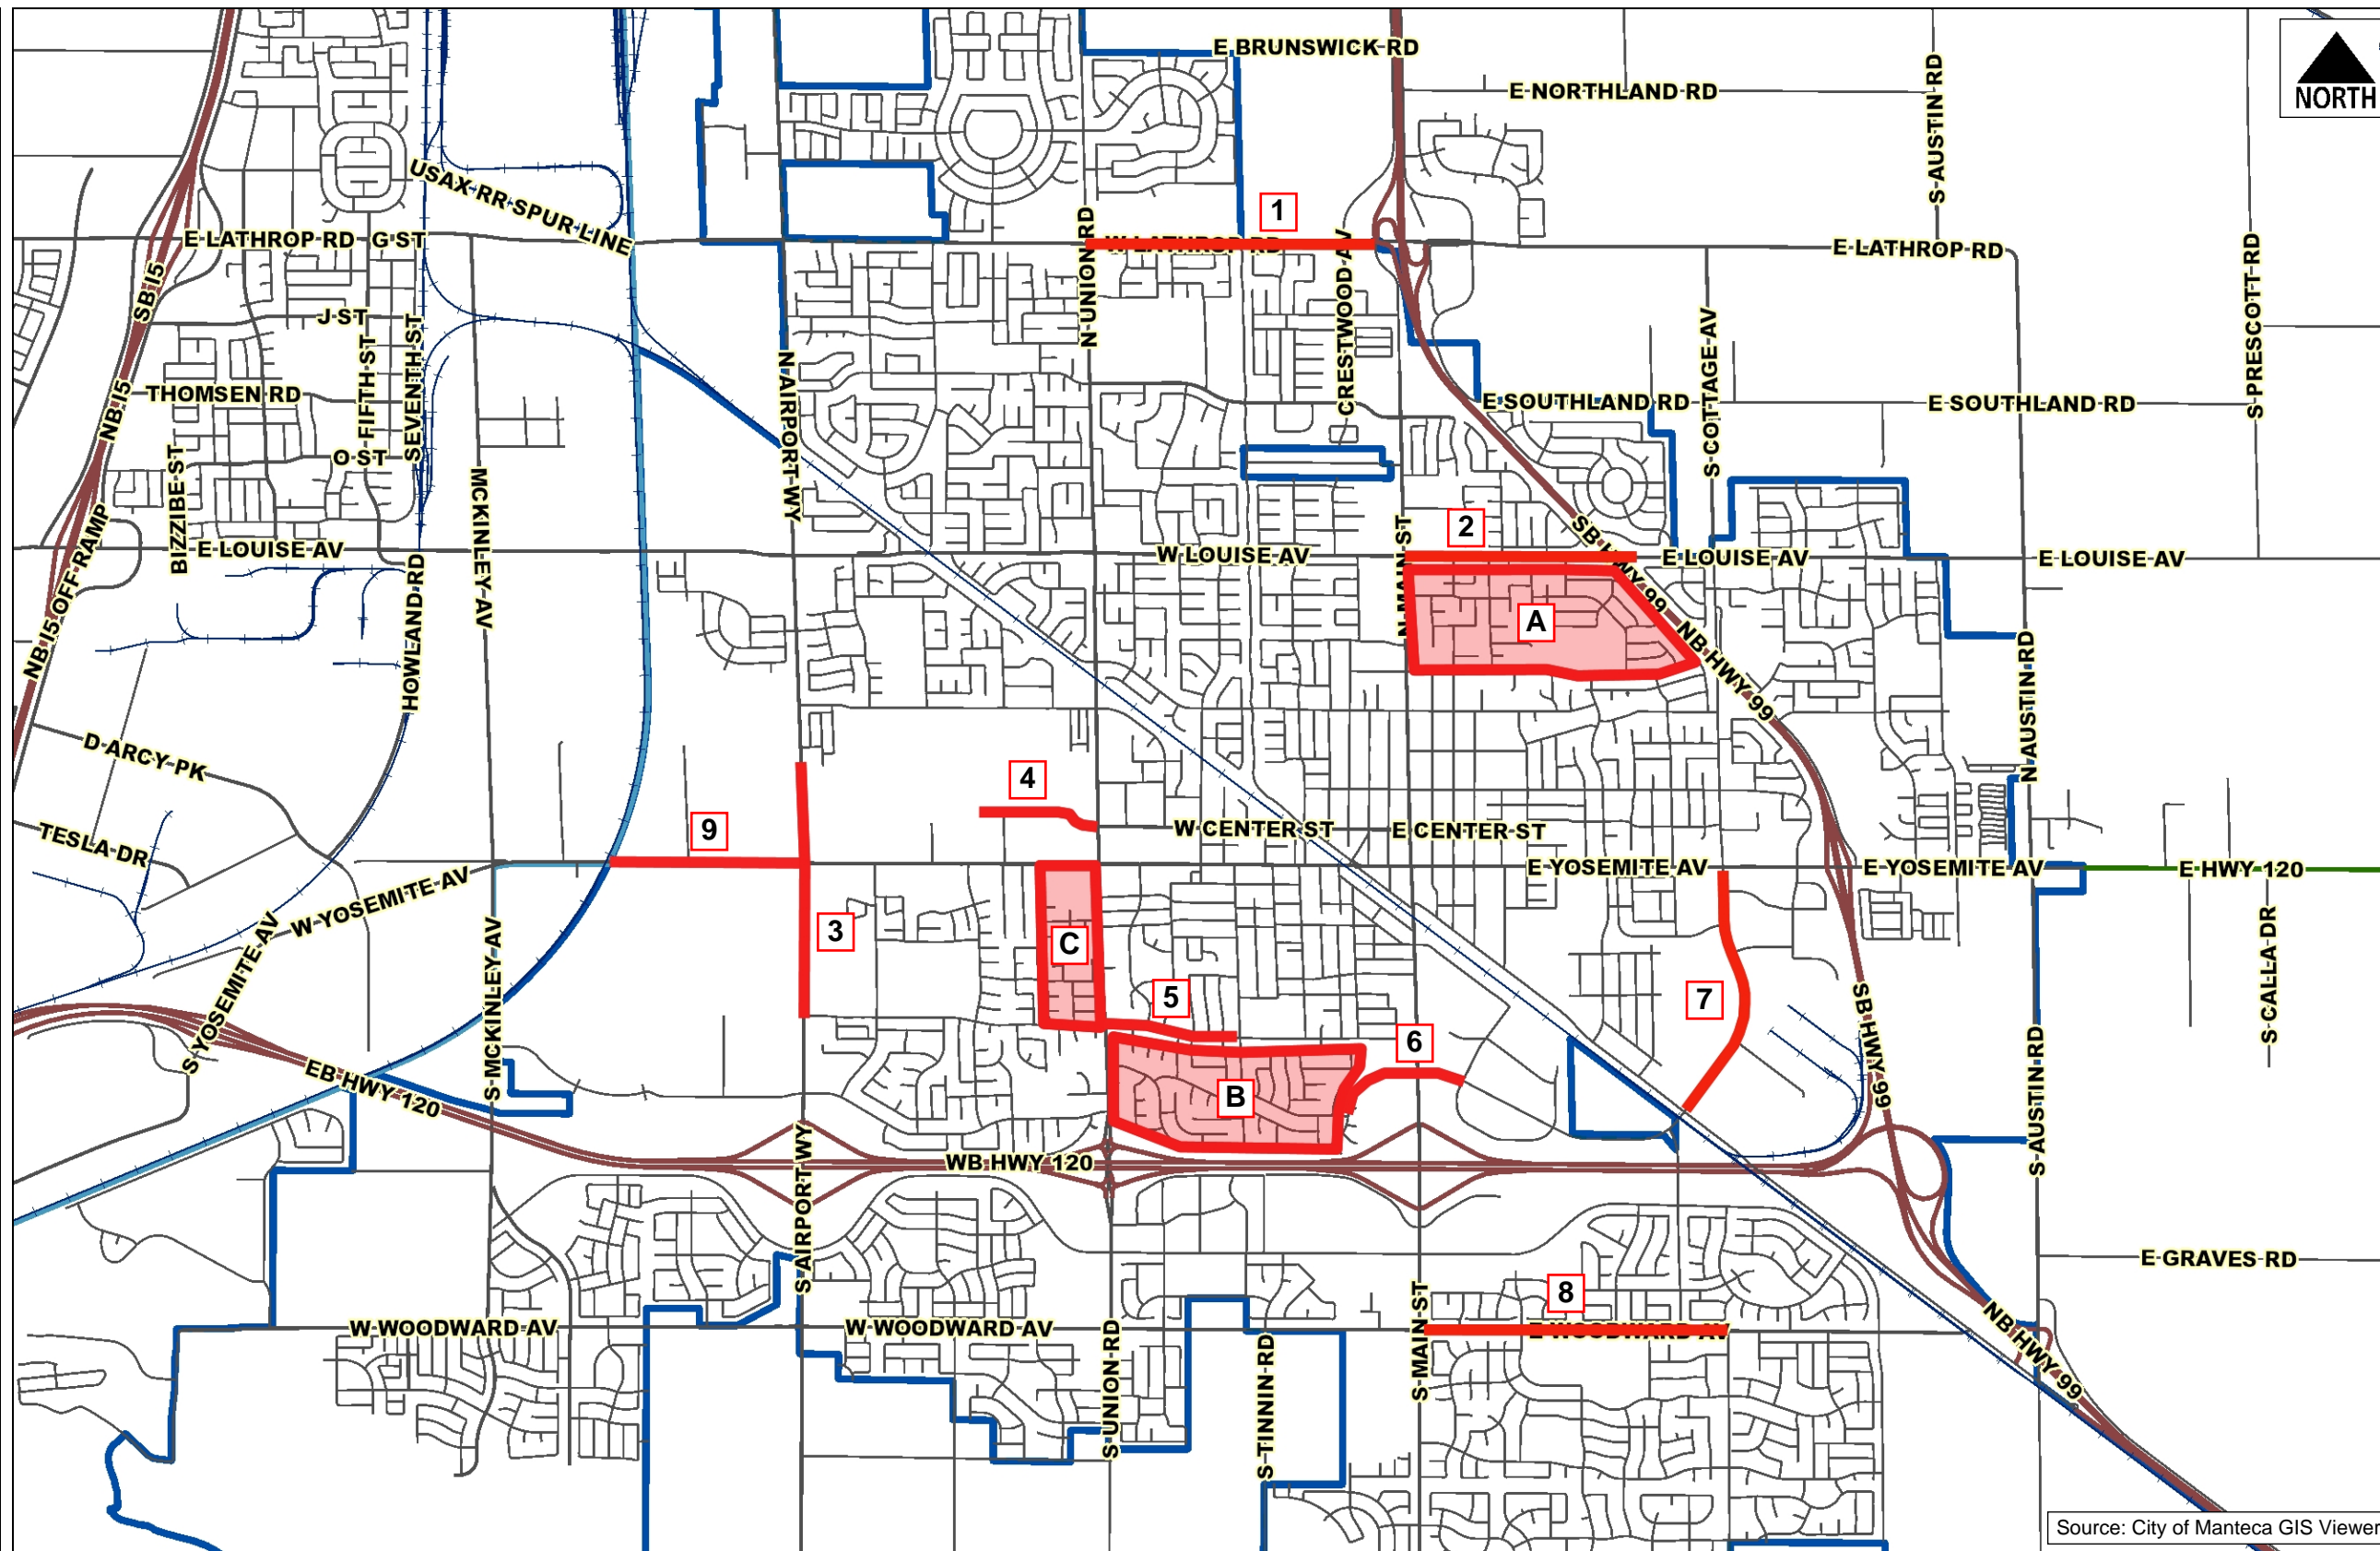

LEGEND

- CITY LIMITS
- OTHER CITIES
- MANTECA

Source: City of Manteca GIS Viewer

**City of Manteca**  
**Potential Future Major Rehabilitation or Reconstruction**

CITY OF MANTECA  
 1001 W. CENTER ST  
 MANTECA, CA 95337

Data on this map is intended for general use and informational purposes only. The City of Manteca does not warrant the accuracy, quality, or completeness of data or suitability for any particular purpose. Information on this map is not intended to replace engineering, survey, or other primary research methods.

0 1,202 2,403 4,806 Feet

4/11/2023